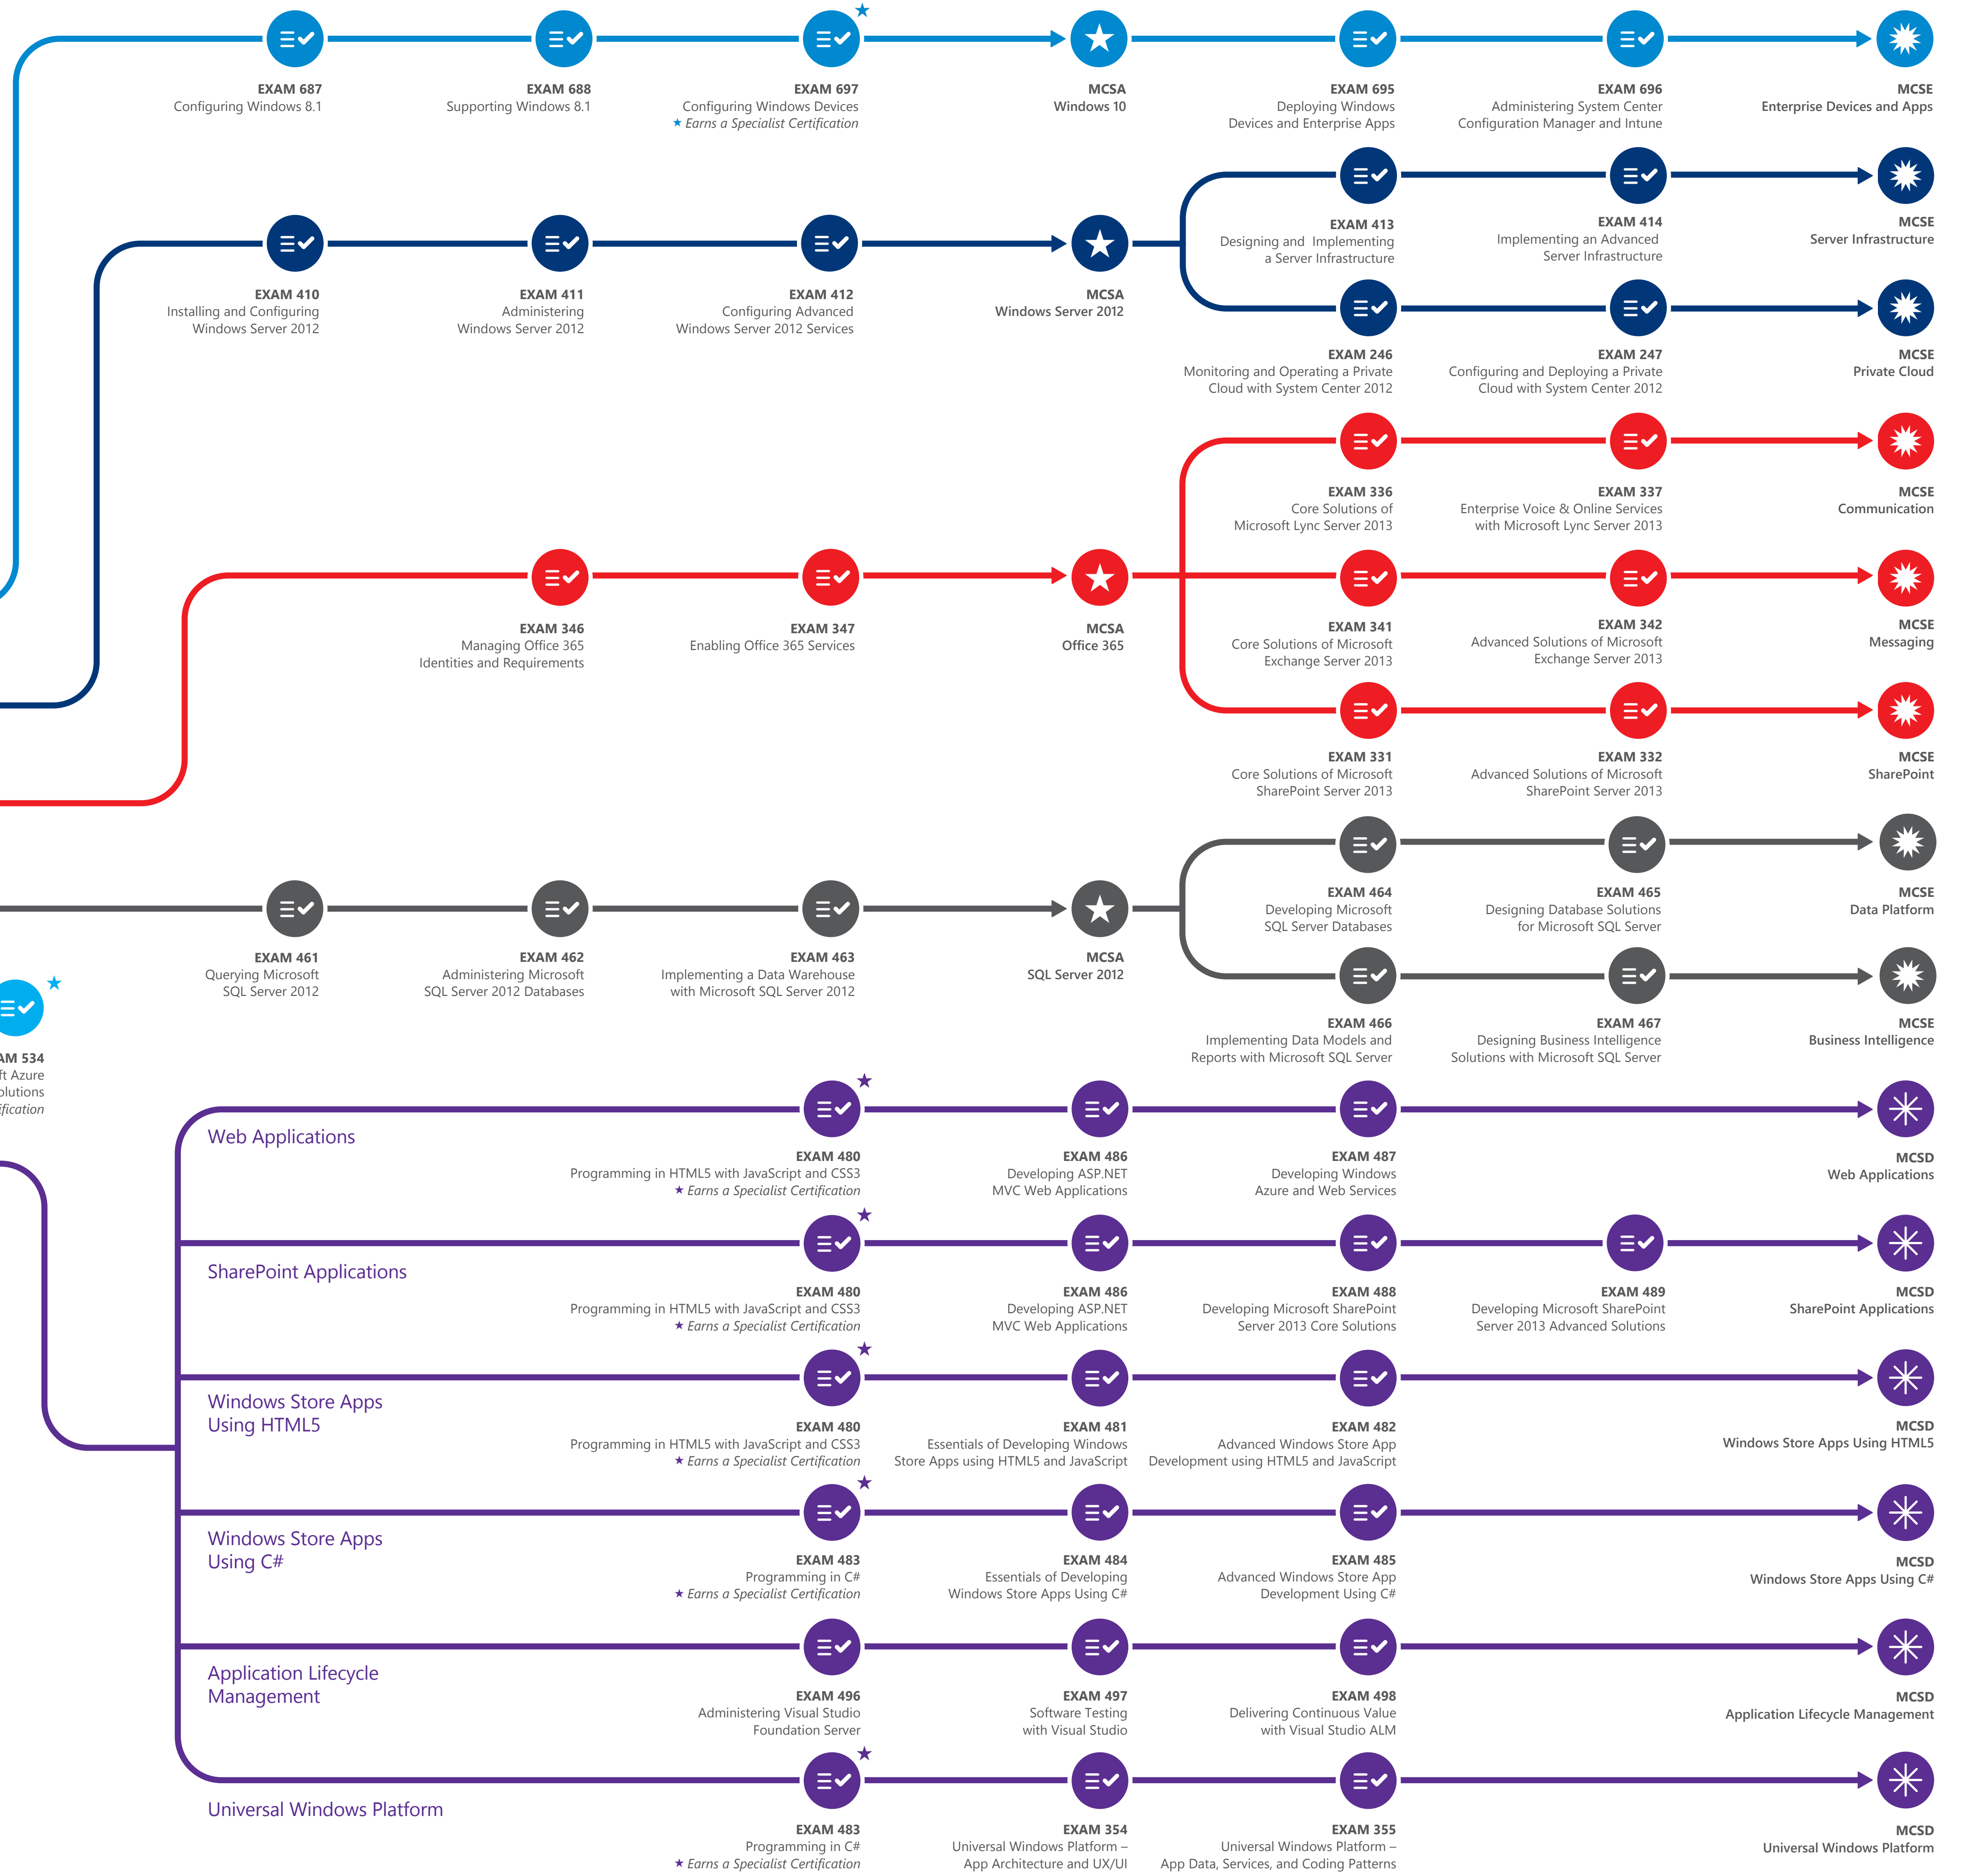

# Certification Roadmap

Choose your path, and begin your journey to success.

Microsoft Certifications are the premier credentials for professional technologists. Throughout their career, the world's most sought-after IT professionals and developers turn to Microsoft training and certification to stay sharp. So choose your path and build your skills. Whether you're new to the field or a seasoned pro, the knowledge, experience and validation that you'll gain will ensure your personal journey leads to professional success. Learn more at [www.microsoft.com/learning](http://www.microsoft.com/learning)

Microsoft Official Exam  
Exams are available around the world and online. Learn more at [www.microsoft.com/learning](http://www.microsoft.com/learning)

MCSA: Microsoft Certified Solutions Associate

MCSE: Microsoft Certified Solutions Expert

MCSD: Microsoft Certified Solutions Developer

\* Specialist Certification